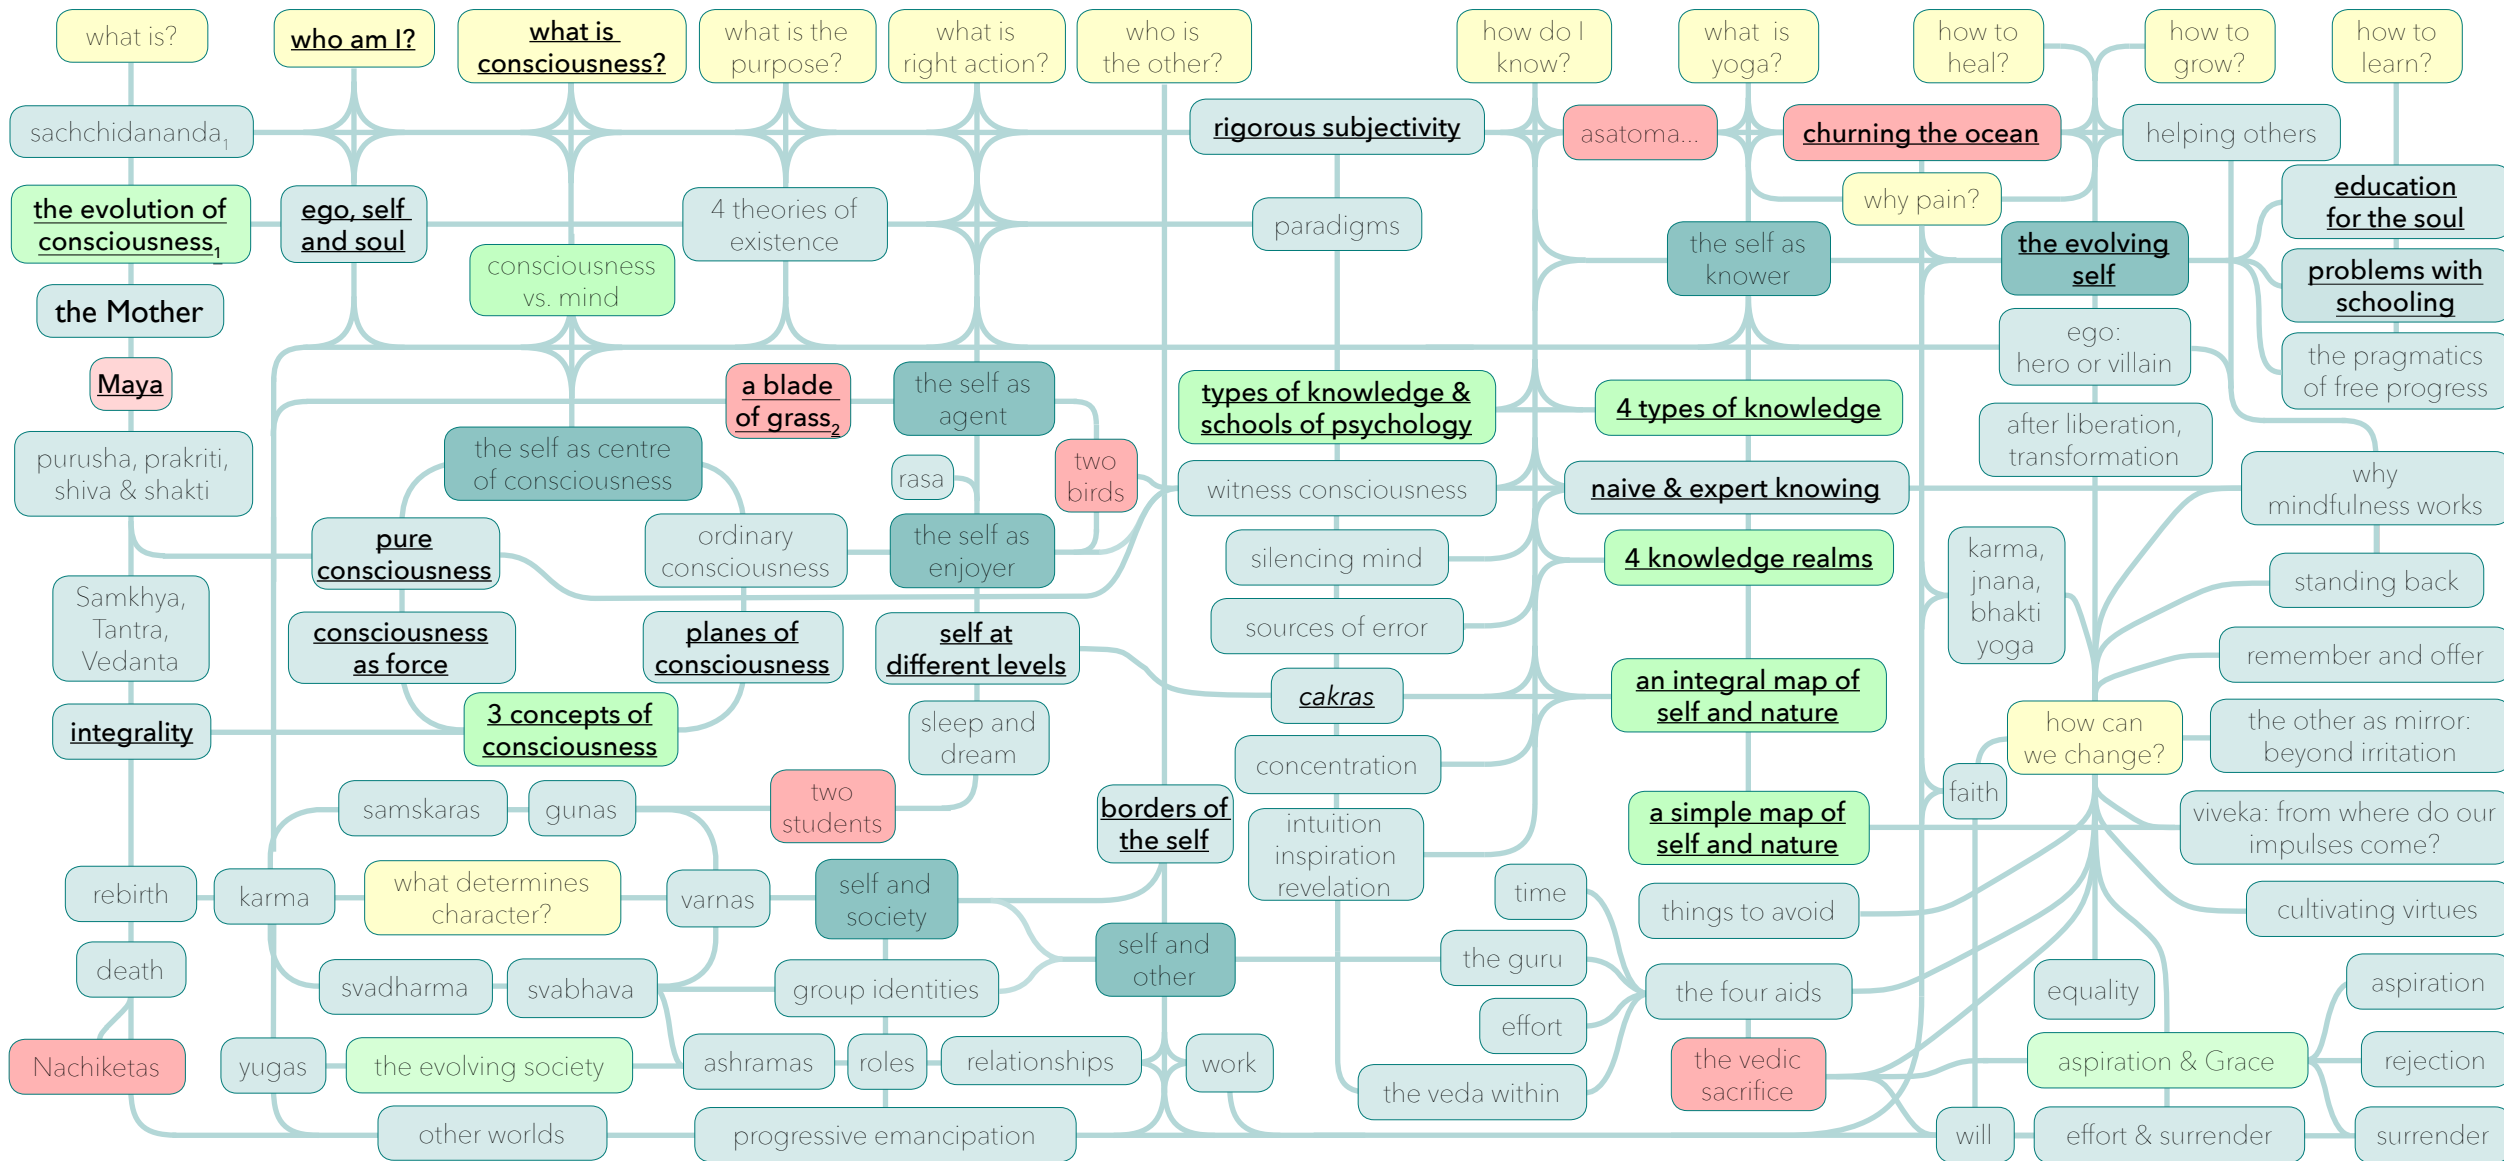

about Sri Aurobindo₁₊₉

introduction₁₋

why "infinity in a drop"?₁₋

what is "Indian Psychology"?_{1+W}

about this map₁

philosophy & science,
religion & spirituality

PHILOSOPHY

PSYCHOLOGY

YOGA

SELF-HELP

THERAPY

EDUCATION

DEVELOPMENT