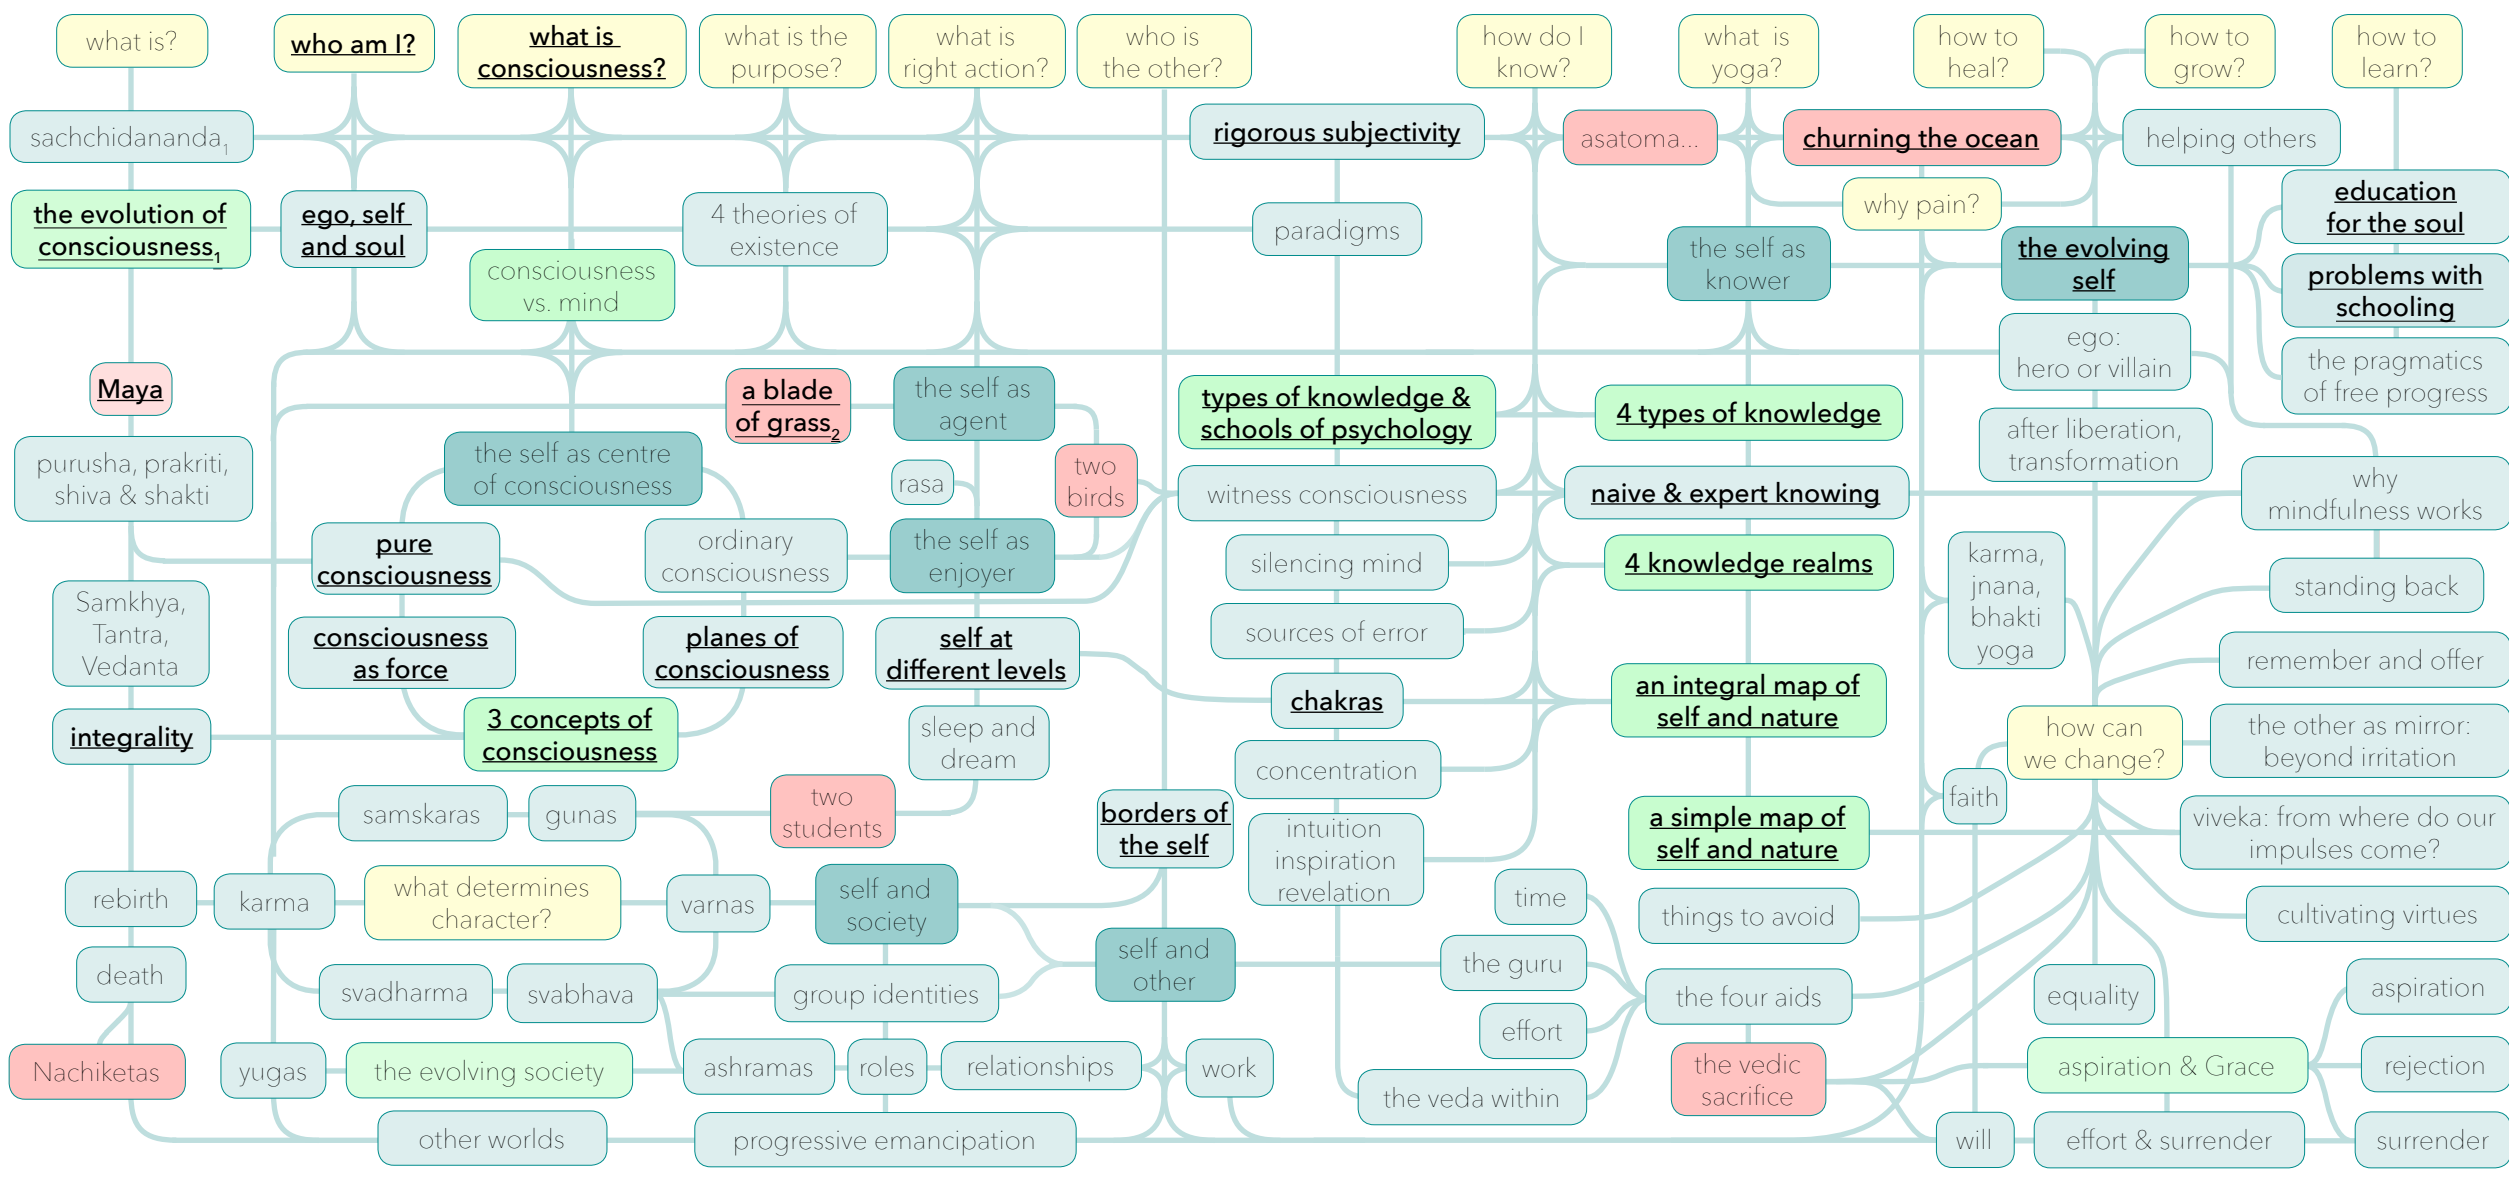

about Sri Aurobindo₁₊₉

introduction₁₋

why "infinity in a drop"?₁₋

what is "Indian Psychology"?_{1+W}

about this map₁

philosophy & science,
religion & spirituality

PHILOSOPHY

PSYCHOLOGY

YOGA

SELF-HELP

THERAPY

EDUCATION

DEVELOPMENT