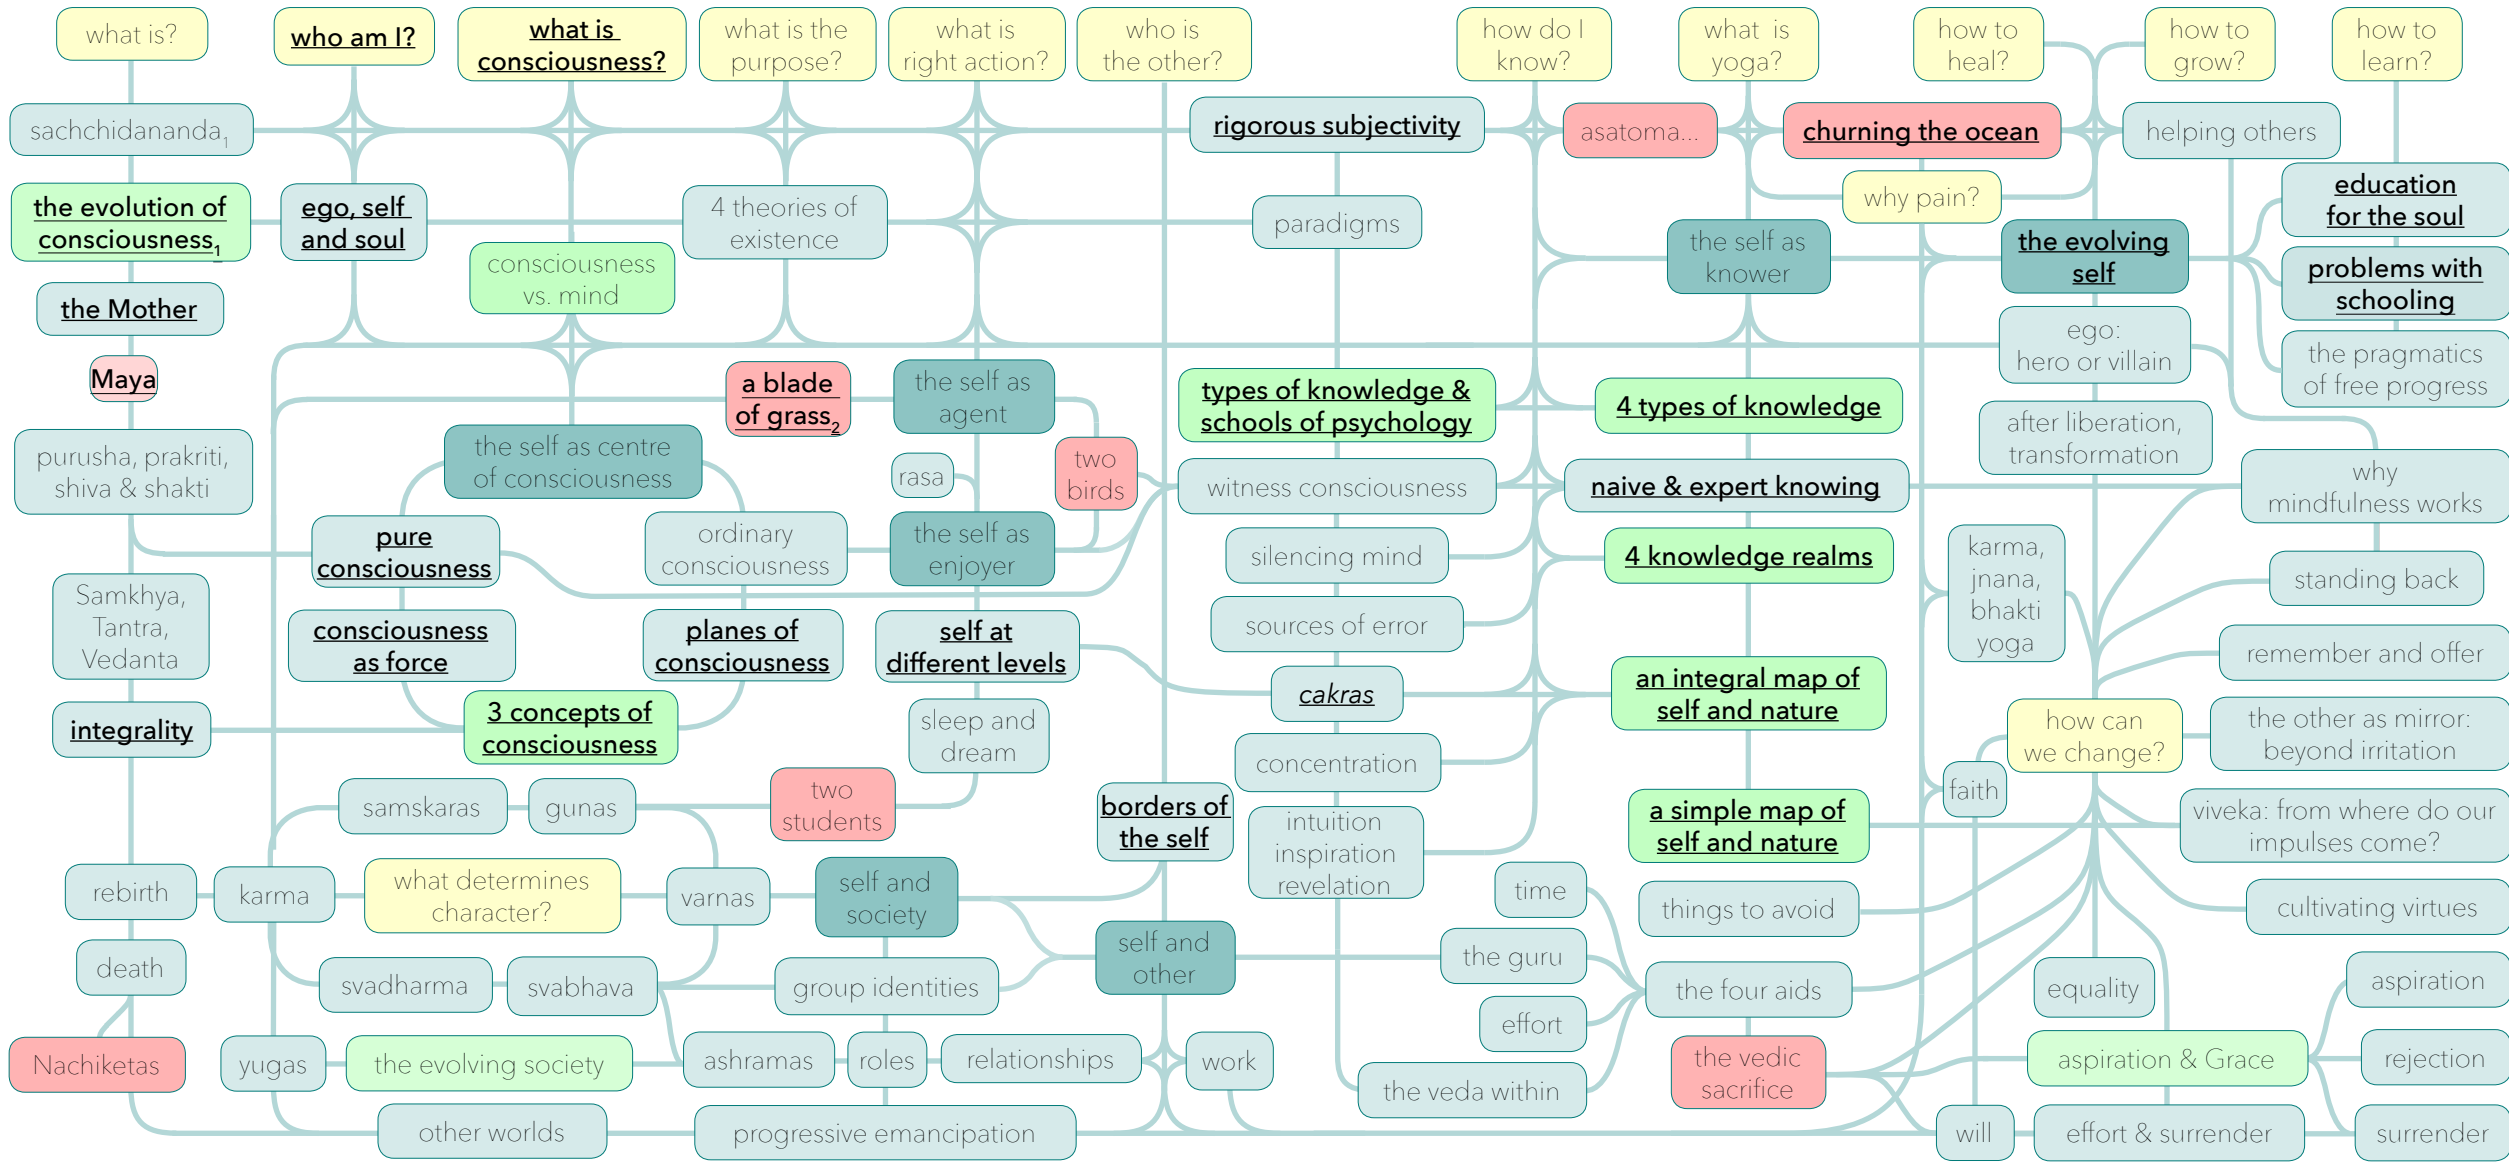

about Sri Aurobindo₁₊₉

introduction₁₋

why "infinity in a drop"?₁₋

what is "Indian Psychology"?_{1+W}

about this map₁

philosophy & science,
religion & spirituality

PHILOSOPHY

PSYCHOLOGY

YOGA SELF-HELP THERAPY EDUCATION

DEVELOPMENT